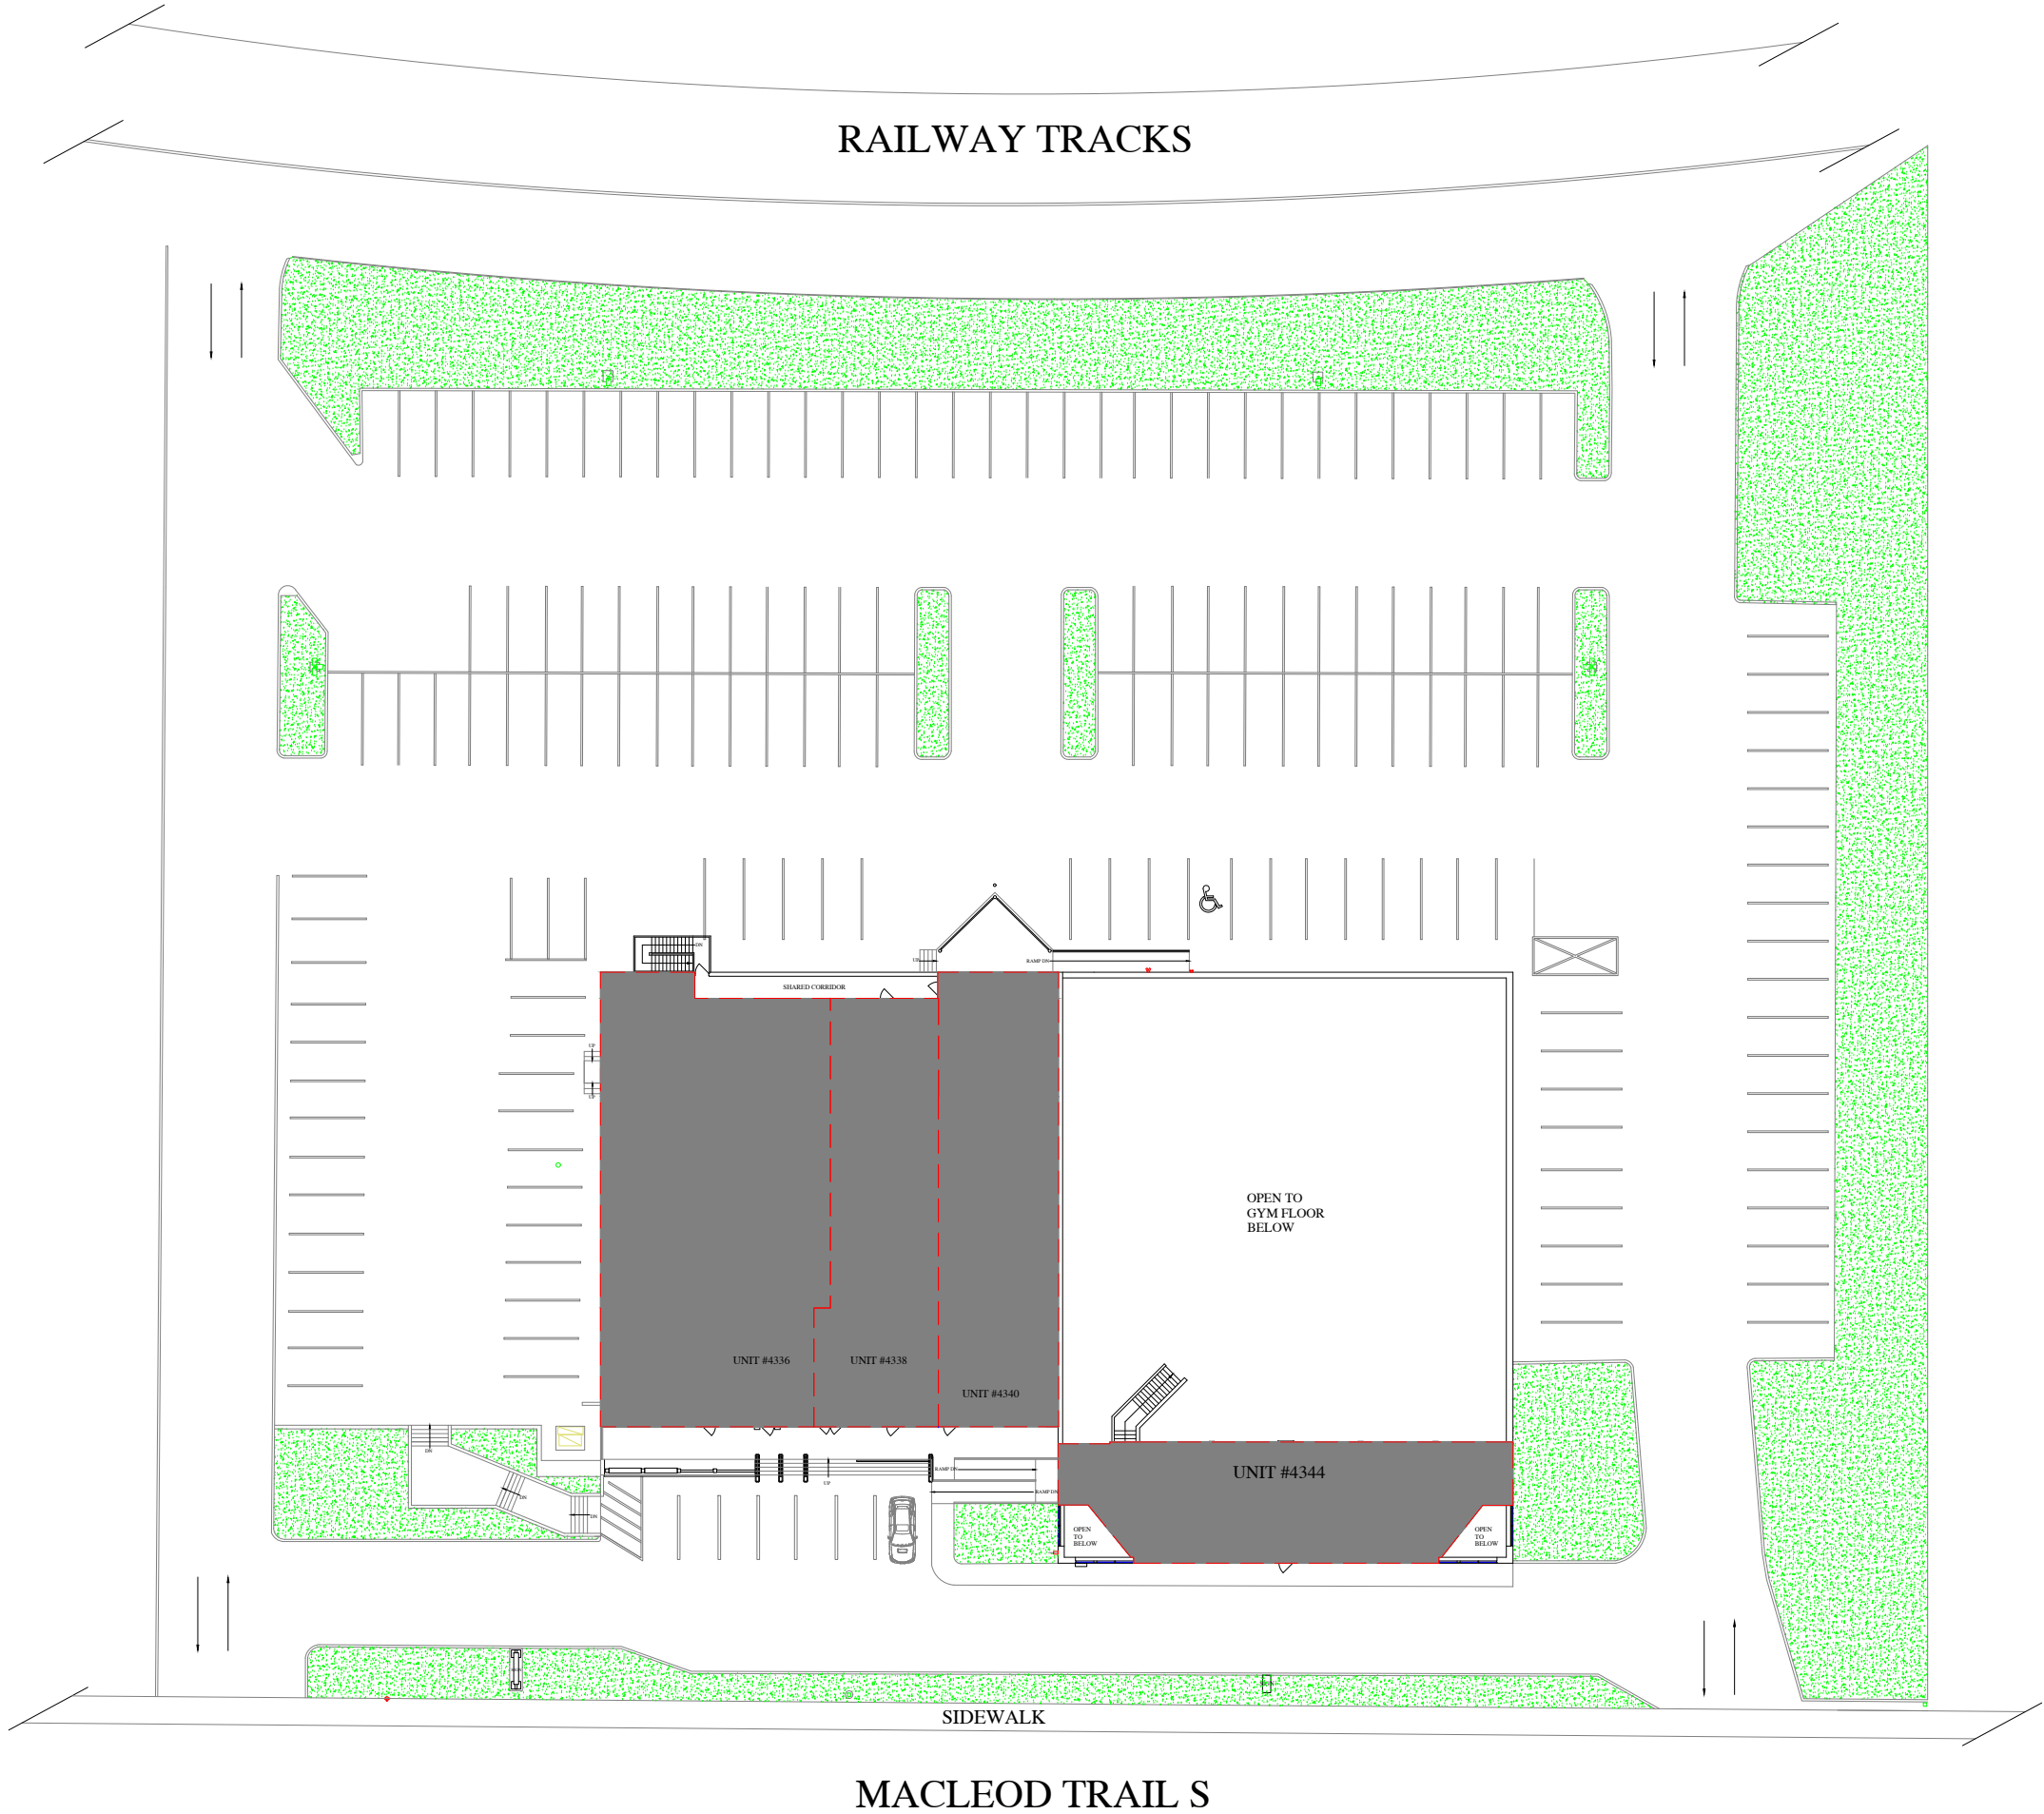

DRAWING:
HILL BUILDING

ADDRESS:
4336 MACLEOD TRAIL SW
CALGARY, AB

PREPARED FOR:

SCALE: N.T.S.

DRAWN BY: NH

DATE: MARCH 1, 2024

REVISION: 0

MMEASUREMASTERS™
Calgary / Prairies
403.238.3555
calgary@measuremasters.ca